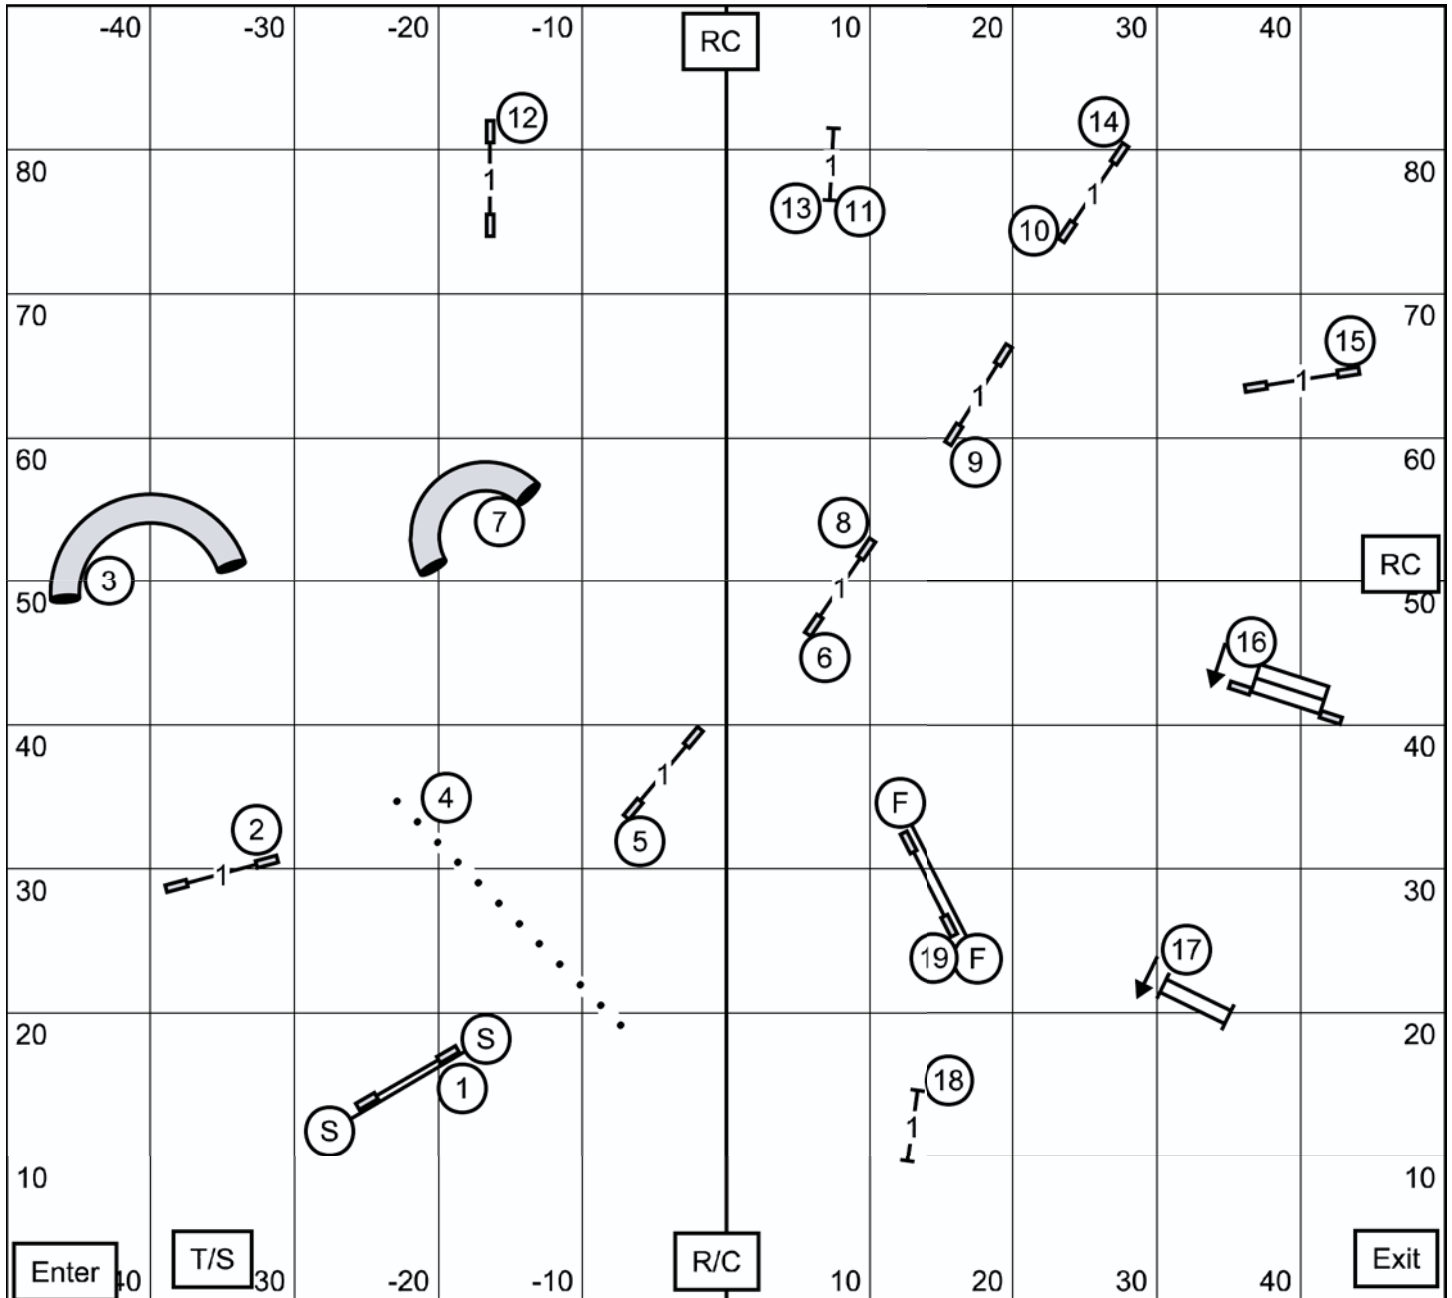

Deleware Valley German Shepheard Dog Club

PREMIER JWW

Saturday, September 25, 2021

Rick Fyfe