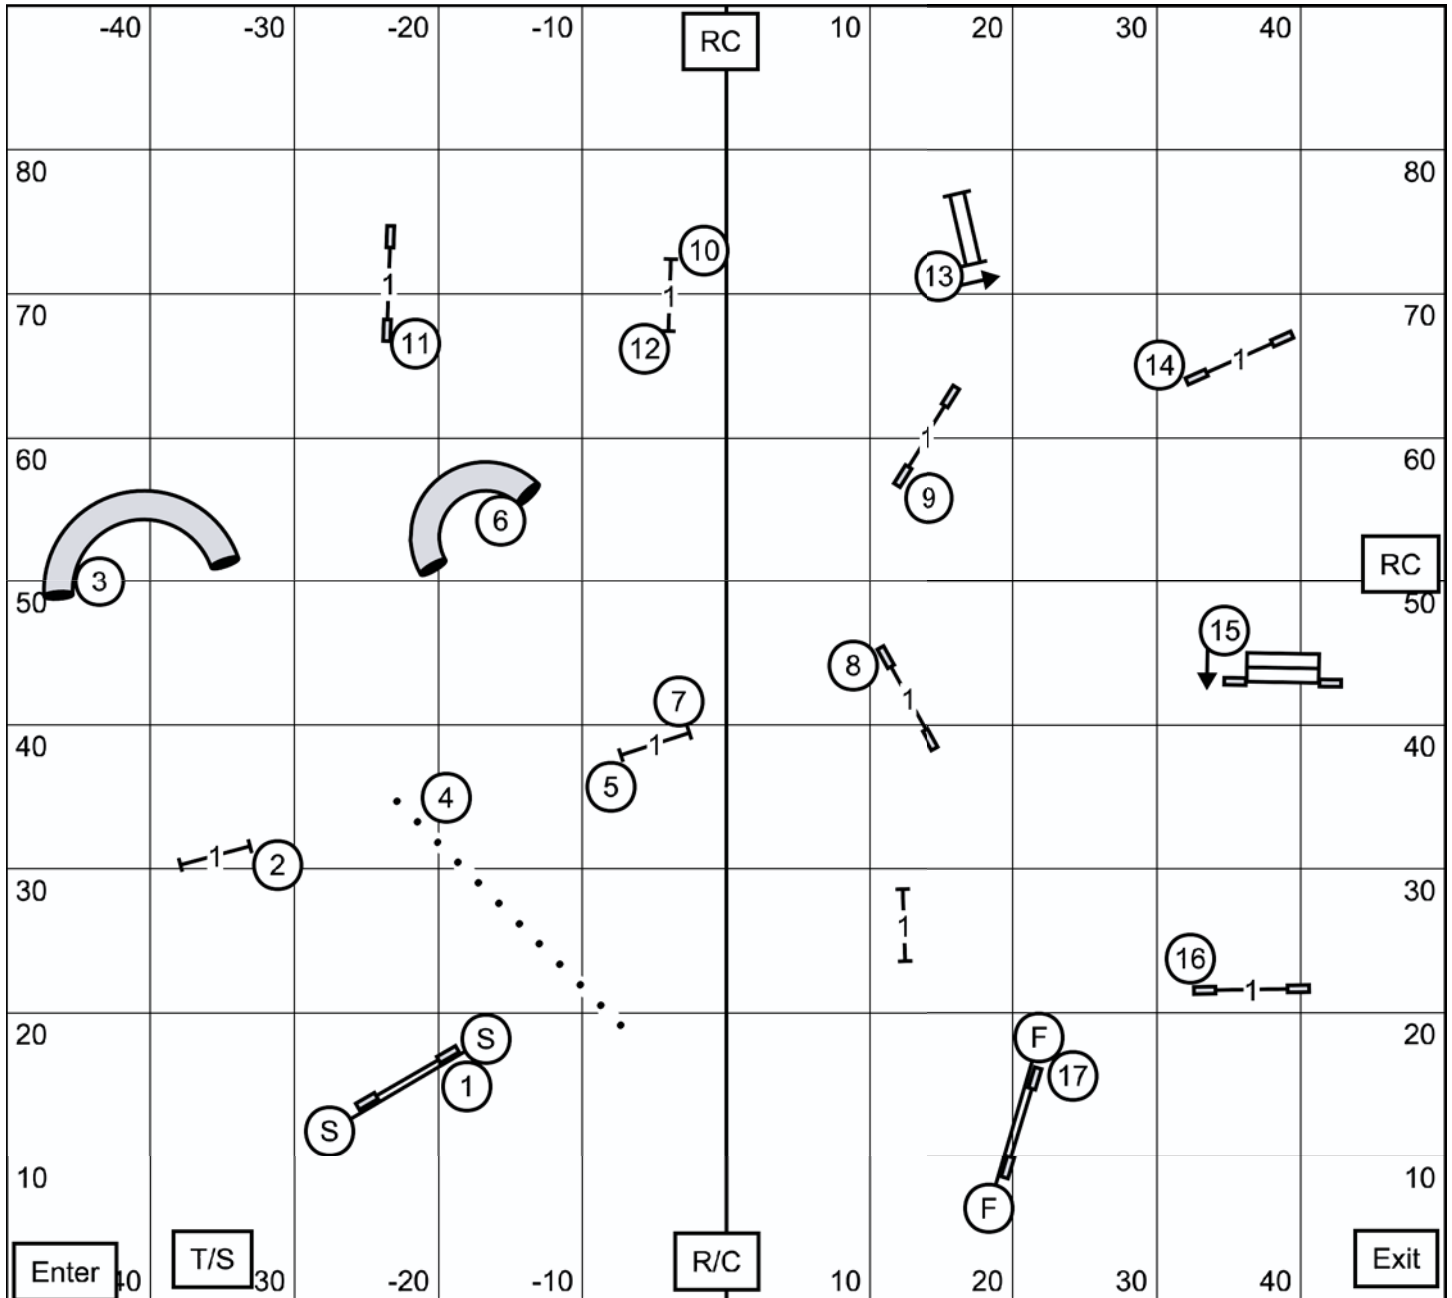

Deleware Valley German Shepheard Dog Club

OPEN JWW

Saturday, September 25, 2021

Rick Fyfe