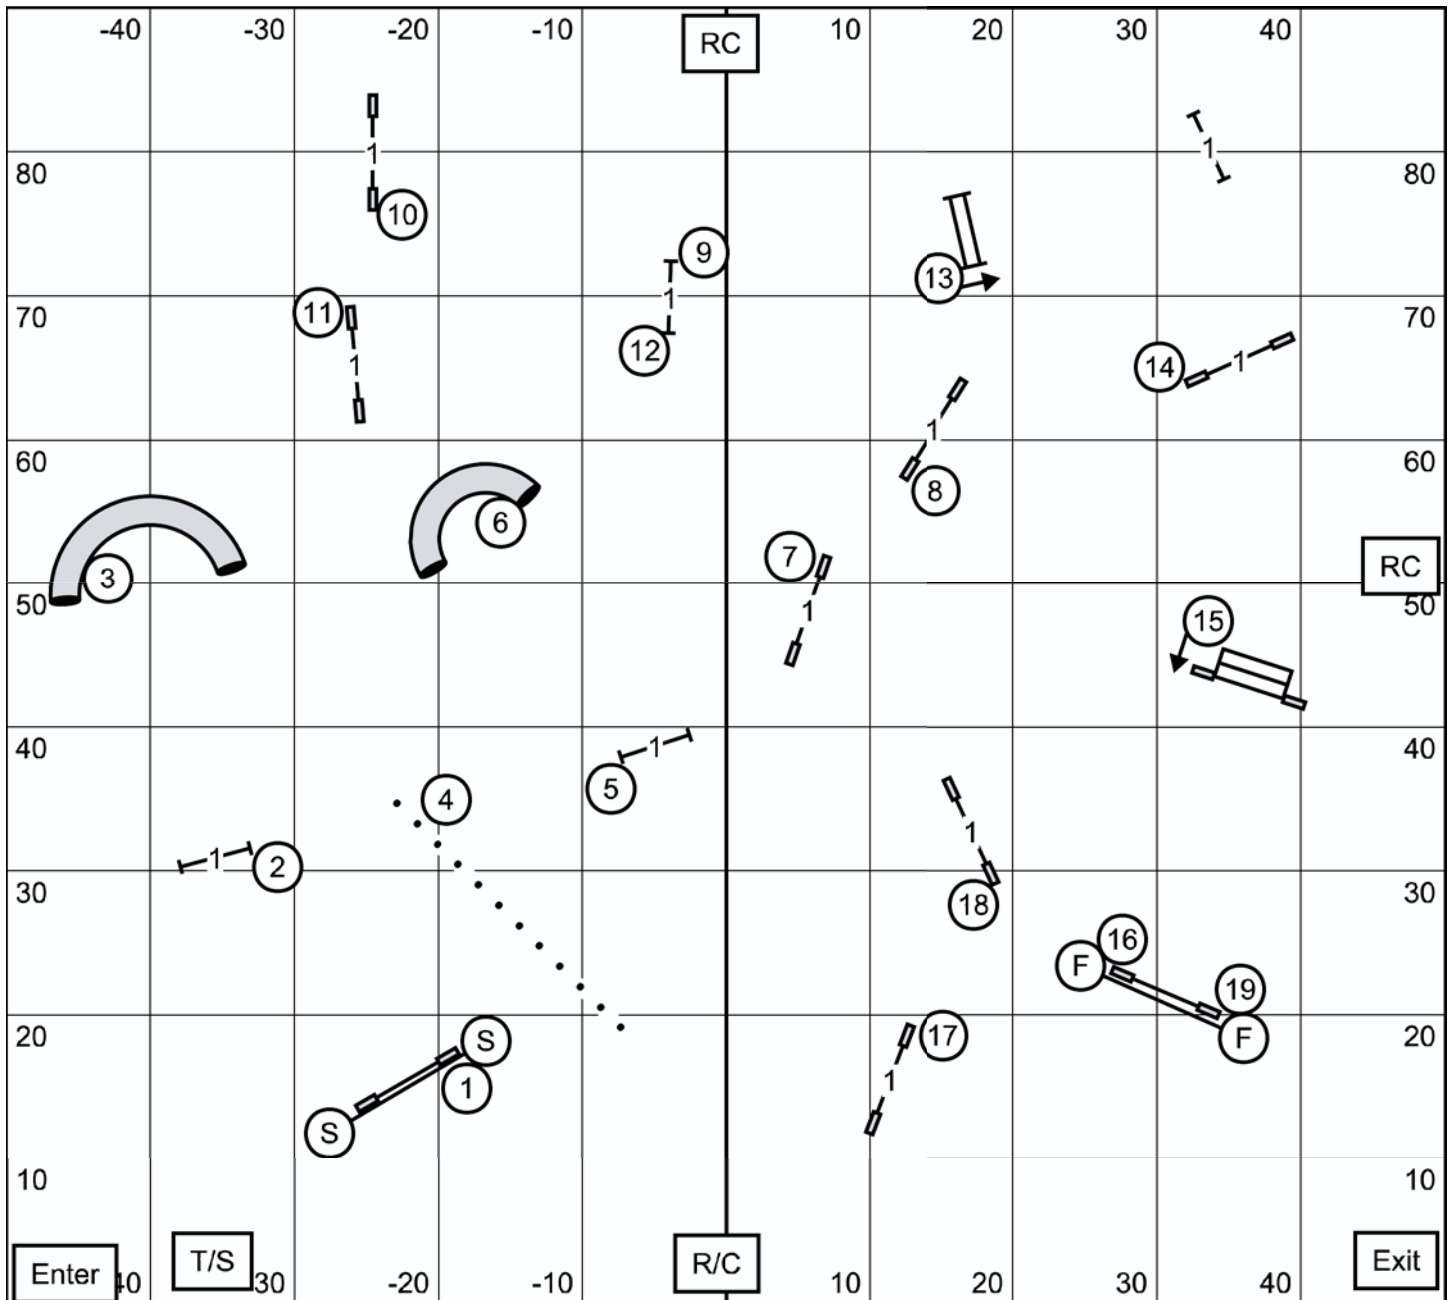

DELAWARE VALLEY GERMAN SHEPHERD DOG CLUB  
 NOVICE STANDARD  
 SEPTEMBER 25, 2021  
 Judge - Karen Wlodarski

DELAWARE VALLEY GERMAN SHEPHERD DOG CLUB  
 PREMIER STANDARD  
 SEPTEMBER 25, 2021  
 Judge - Karen Wlodarski

DELAWARE VALLEY GERMAN SHEPHERD DOG CLUB  
 TIME 2 BEAT  
 SEPTEMBER 25, 2021  
 Judge - Karen Włodarski

Deleware Valley German Shepherd Dog Club  
**EXCELLENT/MASTER JWW**  
 Saturday, September 25, 2021  
 Rick Fyfe

Deleware Valley German Shepherd Dog Club

**NOVICE JWW**

Saturday, September 25, 2021

Rick Fyfe

**SEND BONUS (20 pts)**  
**E/M = 6-5-4 (15 pts) (need 25 more pts to Q) Solid line**  
**Open = 6-5 (11 pts) (Need 24 more pts to Q) Dashed line**  
**Novice = 6-5 (11 pts) (Need 19 more pts to Q) Dotted line**