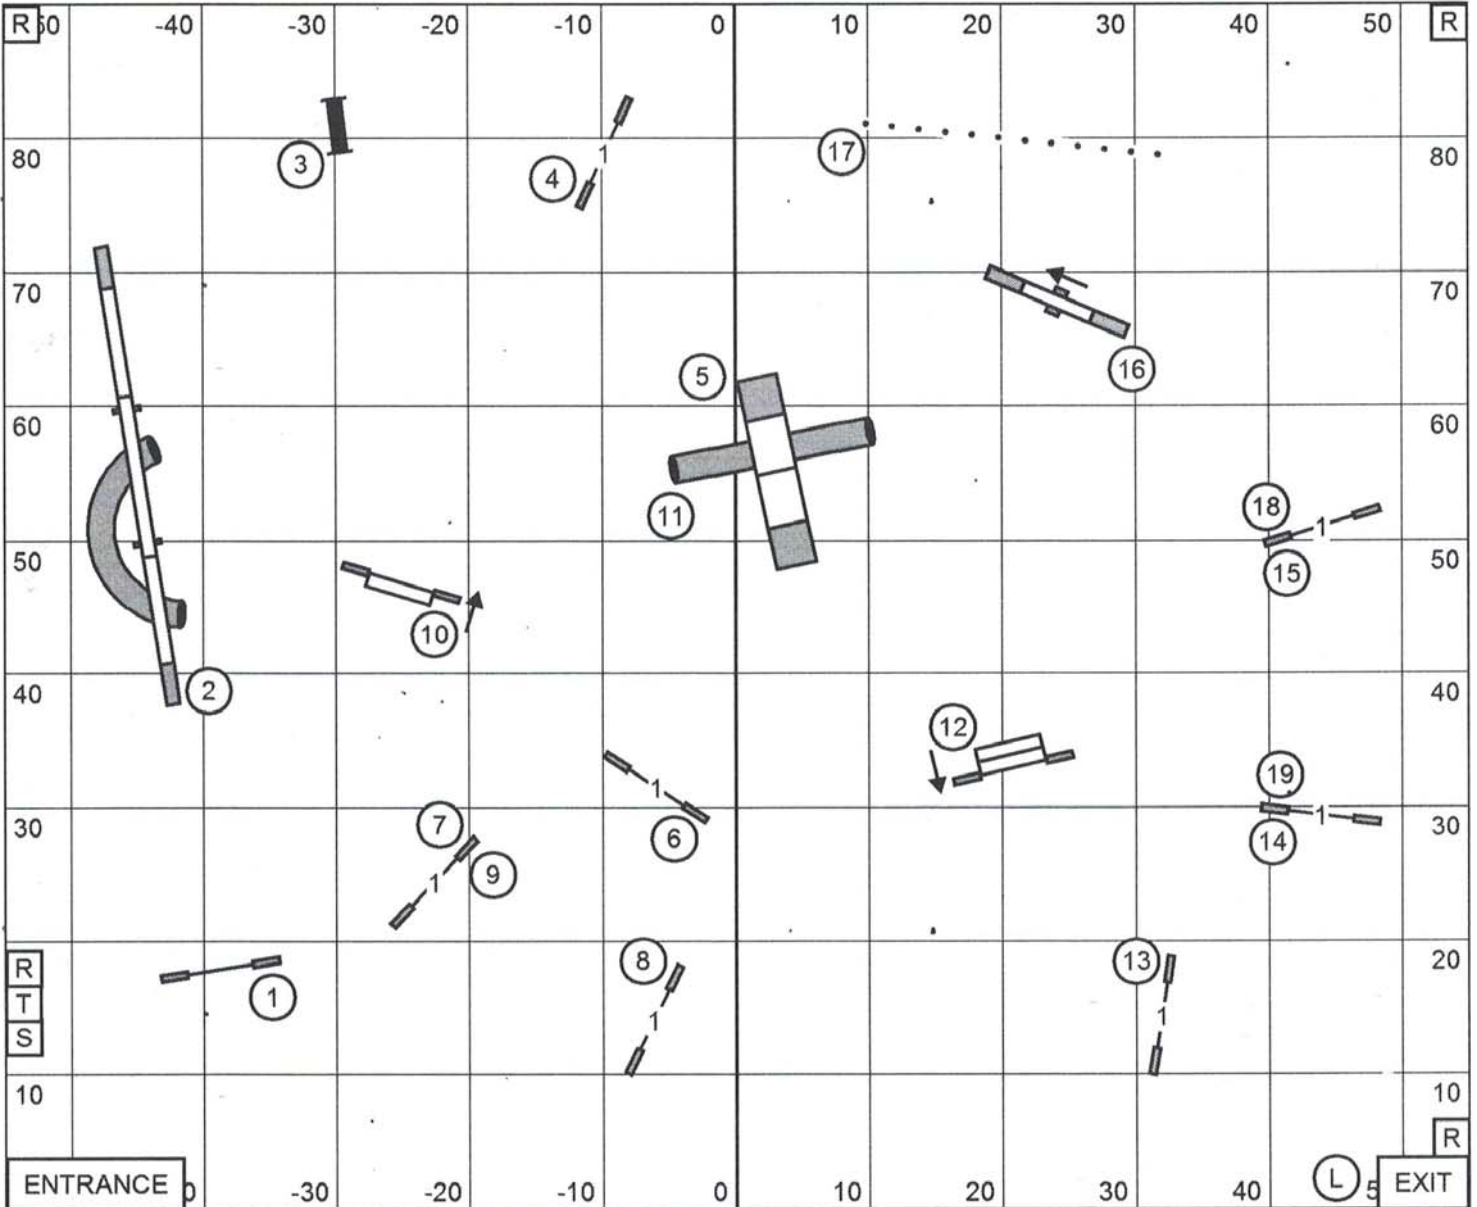

DELAWARE VALLEY GERMAN SHEPHERD DOG CLUB
PREMIER STANDARD
SEPTEMBER 25, 2021
Judge - Karen Wlodarski