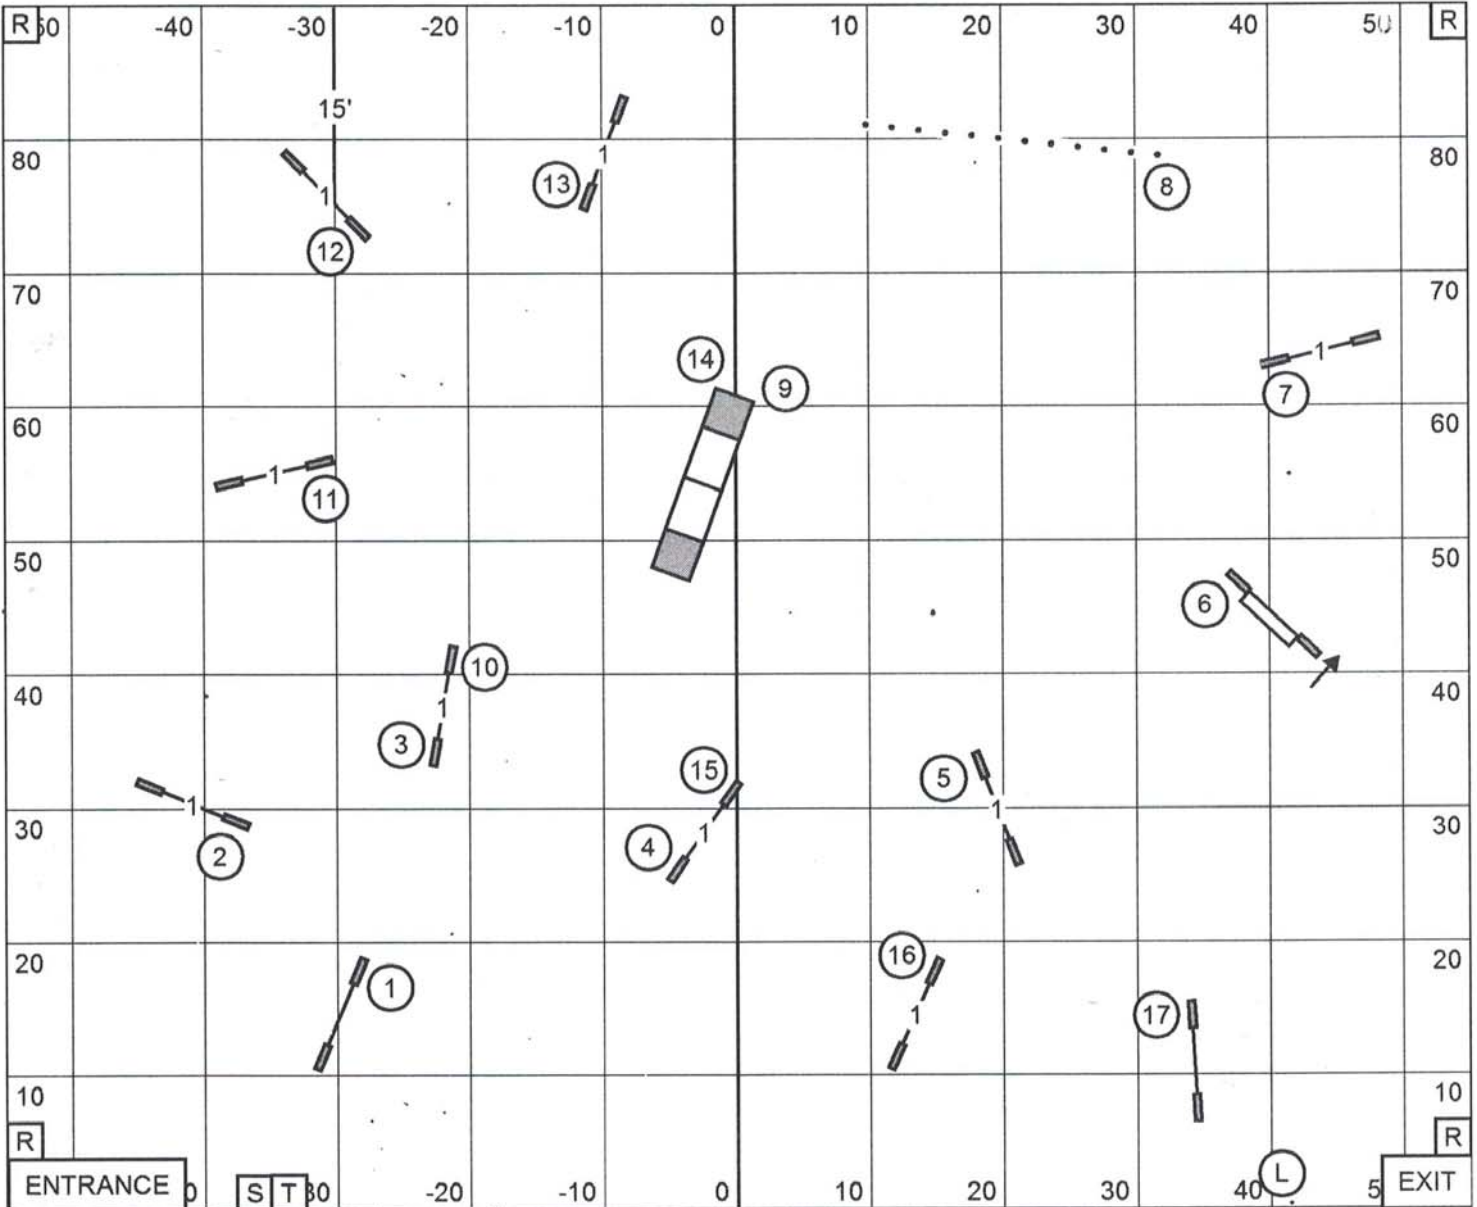

DELAWARE VALLEY GERMAN SHEPHERD DOG CLUB
TIME 2 BEAT
SEPTEMBER 25, 2021
Judge - Karen Włodarski