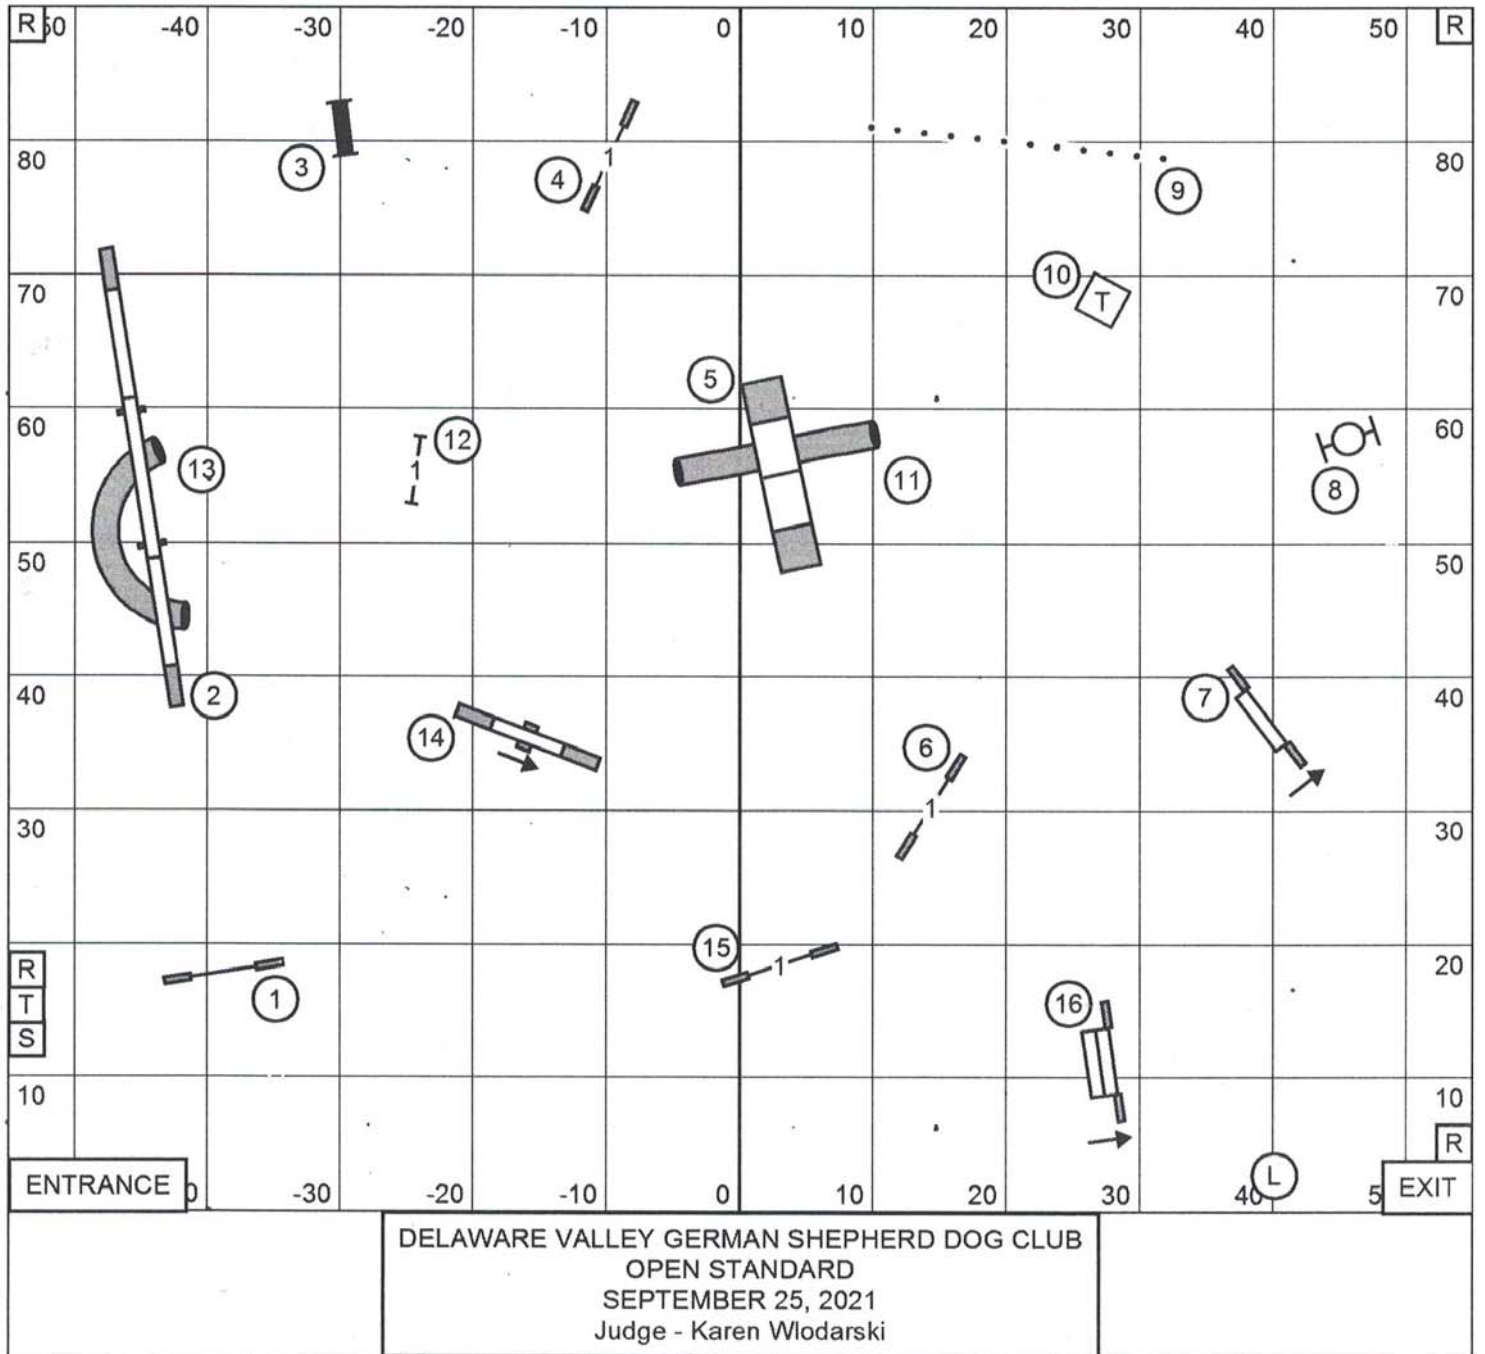

DELAWARE VALLEY GERMAN SHEPHERD DOG CLUB  
 NOVICE STANDARD  
 SEPTEMBER 25, 2021  
 Judge - Karen Wlodarski

DELAWARE VALLEY GERMAN SHEPHERD DOG CLUB  
 PREMIER STANDARD  
 SEPTEMBER 25, 2021  
 Judge - Karen Wlodarski

DELAWARE VALLEY GERMAN SHEPHERD DOG CLUB  
 TIME 2 BEAT  
 SEPTEMBER 25, 2021  
 Judge - Karen Włodarski

Deleware Valley German Shepherd Dog Club  
**EXCELLENT/MASTER JWW**  
 Saturday, September 25, 2021  
 Rick Fyfe

Deleware Valley German Shepherd Dog Club

**NOVICE JWW**

Saturday, September 25, 2021

Rick Fyfe

**SEND BONUS (20 pts)**  
**E/M = 6-5-4 (15 pts) (need 25 more pts to Q) Solid line**  
**Open = 6-5 (11 pts) (Need 24 more pts to Q) Dashed line**  
**Novice = 6-5 (11 pts) (Need 19 more pts to Q) Dotted line**