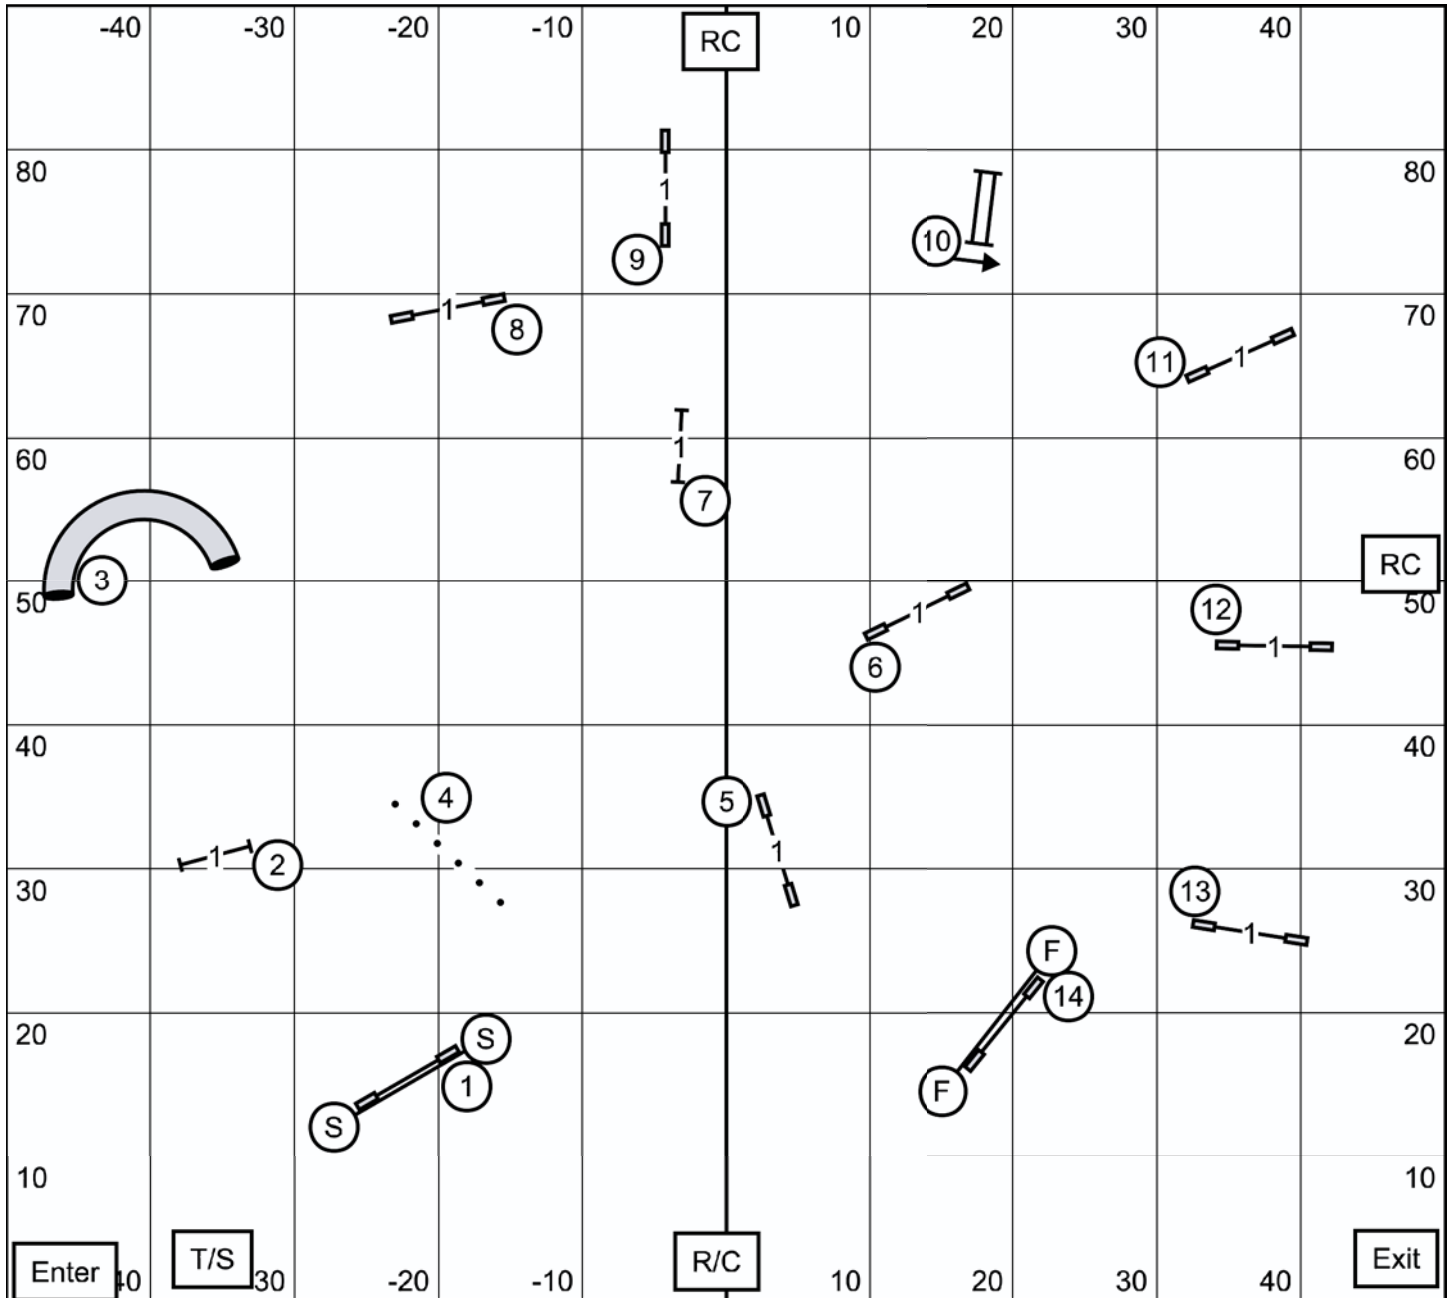

Deleware Valley German Shepherd Dog Club

**NOVICE JWW**

Saturday, September 25, 2021

Rick Fyfe

**SEND BONUS (20 pts)**  
**E/M = 6-5-4 (15 pts) (need 25 more pts to Q) Solid line**  
**Open = 6-5 (11 pts) (Need 24 more pts to Q) Dashed line**  
**Novice = 6-5 (11 pts) (Need 19 more pts to Q) Dotted line**