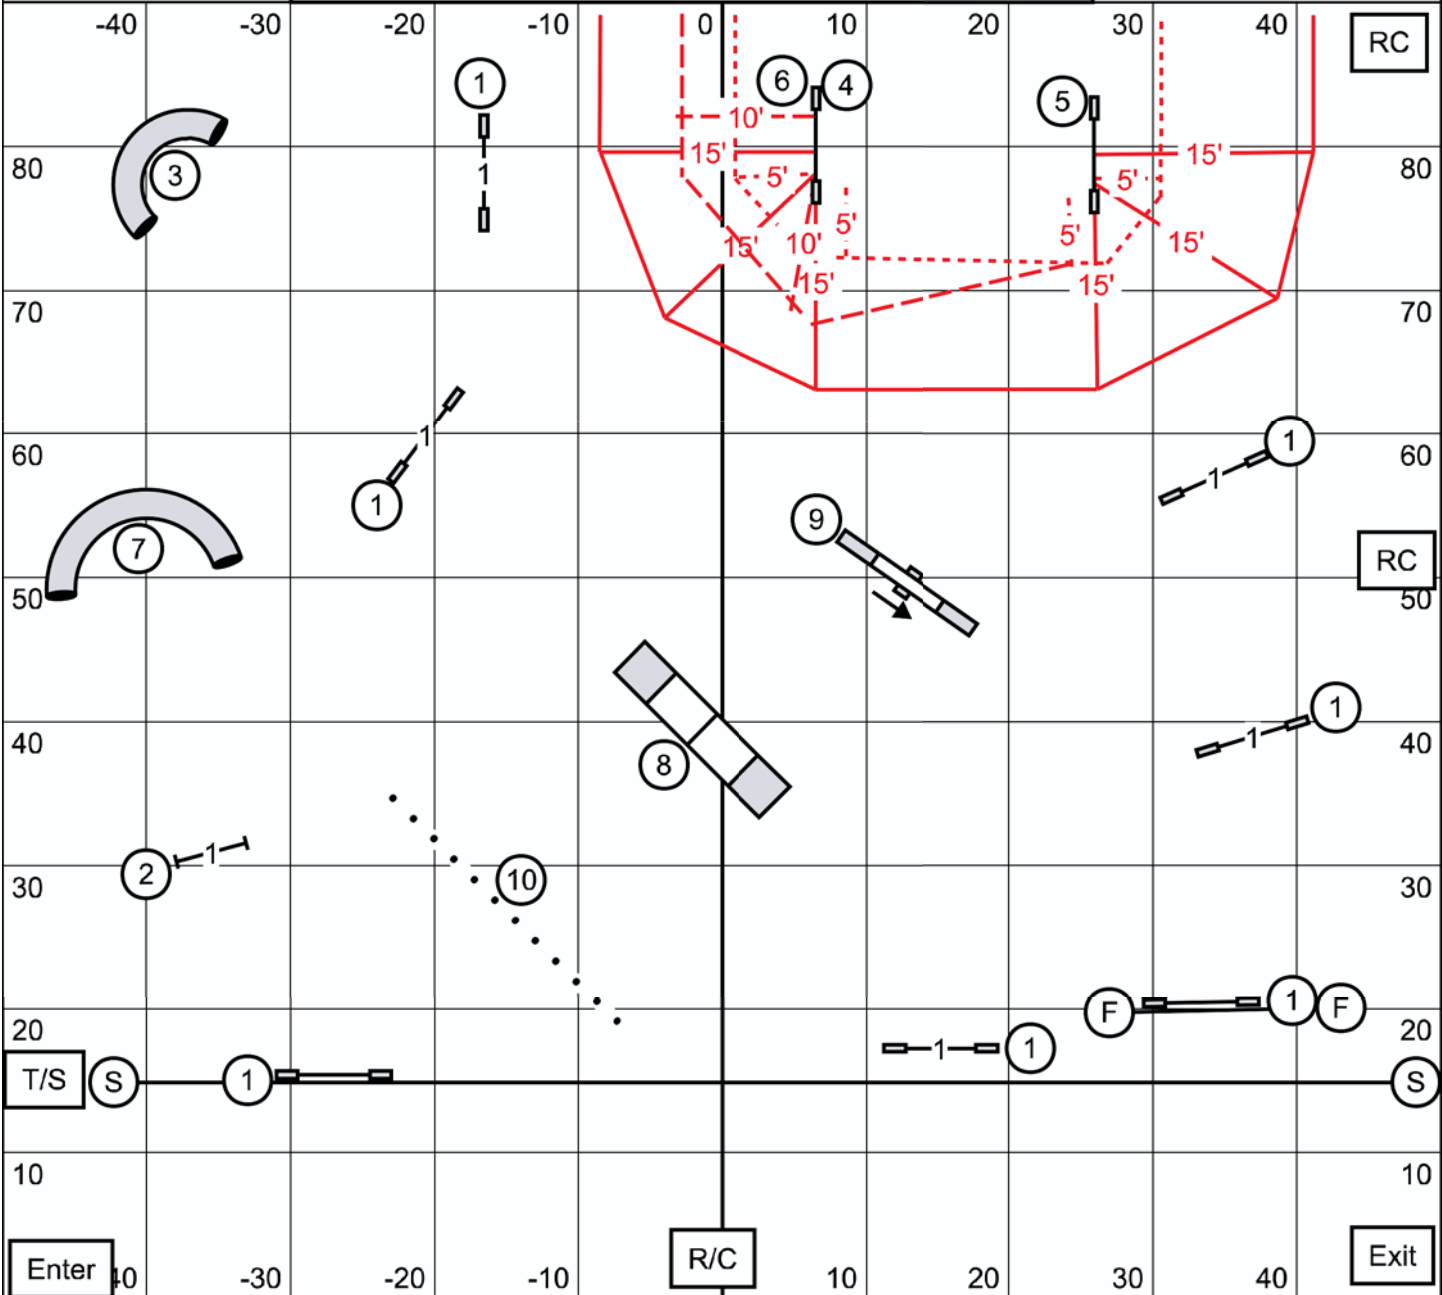

Deleware Valley German Shepherd Dog Club

**NOVICE JWW**

Saturday, September 25, 2021

Rick Fyfe

**SEND BONUS (20 pts)**  
**E/M = 6-5-4 (15 pts) (need 25 more pts to Q) Solid line**  
**Open = 6-5 (11 pts) (Need 24 more pts to Q) Dashed line**  
**Novice = 6-5 (11 pts) (Need 19 more pts to Q) Dotted line**