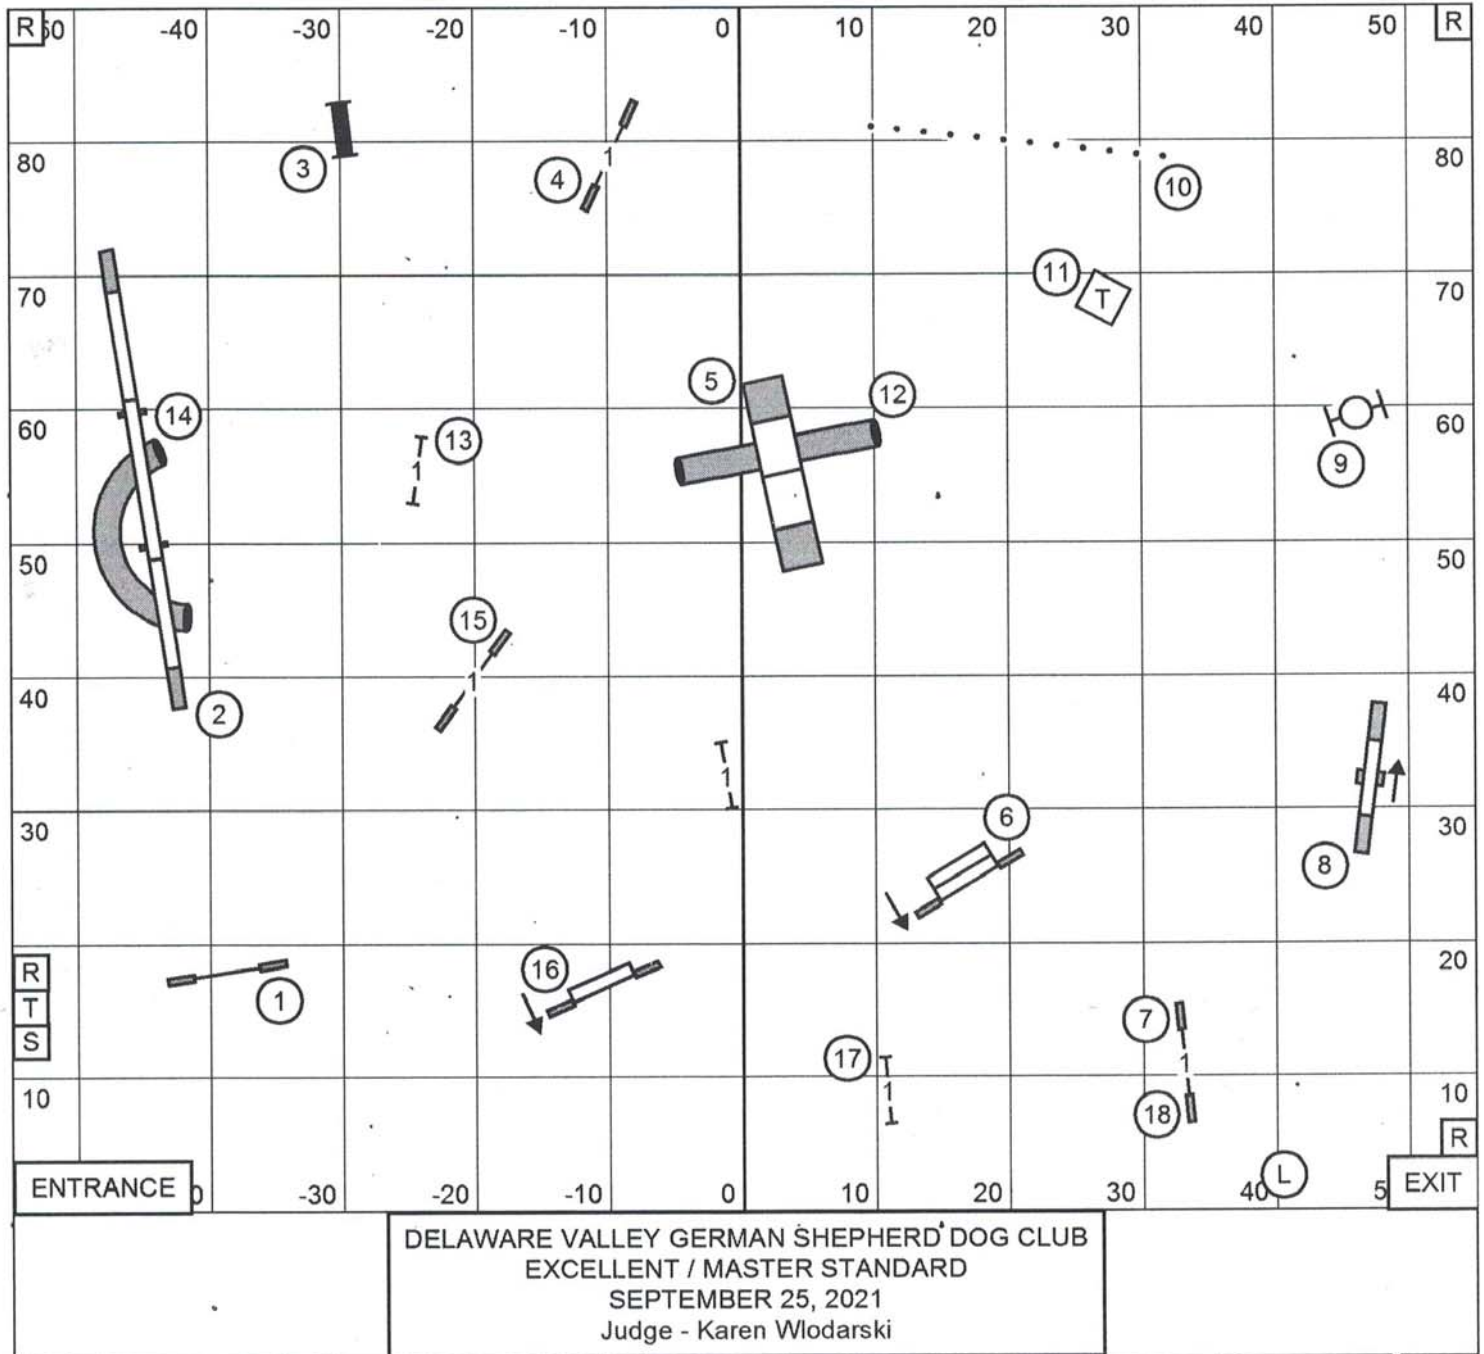

DELAWARE VALLEY GERMAN SHEPHERD DOG CLUB  
 TIME 2 BEAT  
 SEPTEMBER 25, 2021  
 Judge - Karen Włodarski

Deleware Valley German Shepherd Dog Club  
**EXCELLENT/MASTER JWW**  
 Saturday, September 25, 2021  
 Rick Fyfe

Deleware Valley German Shepherd Dog Club

**NOVICE JWW**

Saturday, September 25, 2021

Rick Fyfe

**SEND BONUS (20 pts)**  
**E/M = 6-5-4 (15 pts) (need 25 more pts to Q) Solid line**  
**Open = 6-5 (11 pts) (Need 24 more pts to Q) Dashed line**  
**Novice = 6-5 (11 pts) (Need 19 more pts to Q) Dotted line**