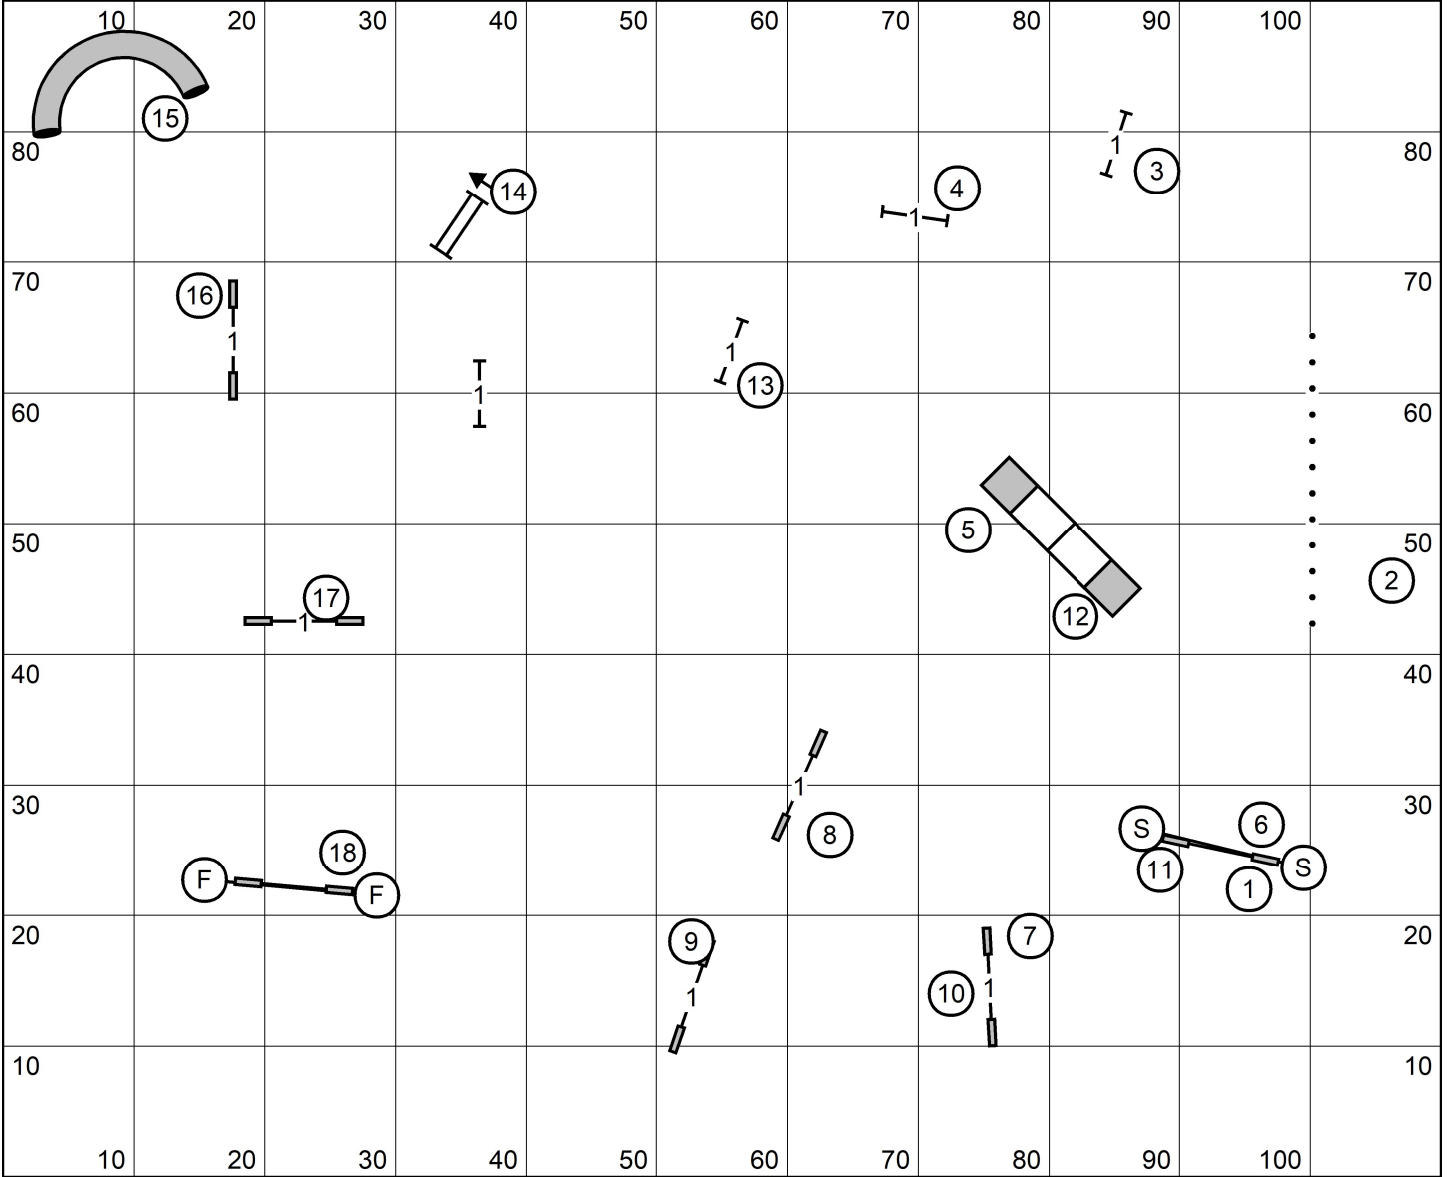

Mid New Jersey Petit Basset Griffon Vendeen Association
Time 2 Beat
Sunday, October 31, 2021
Sally Gichner