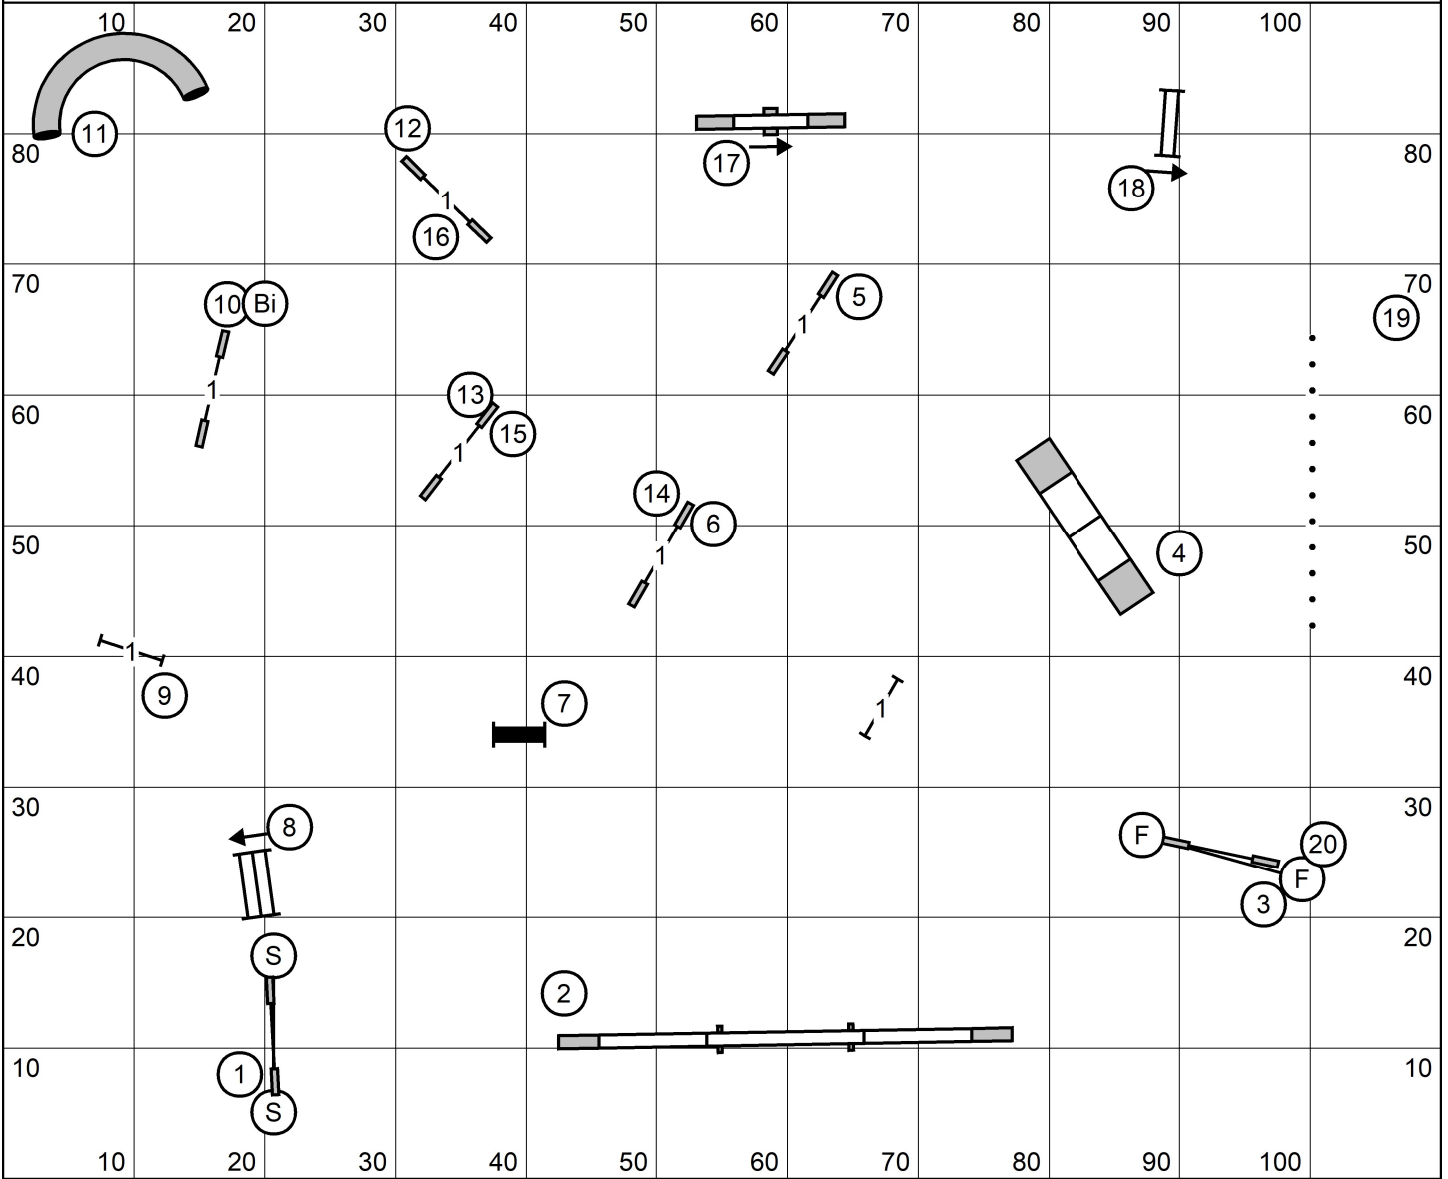

Mid New Jersey Petit Basset Griffon Vendeen Association
Premier & P Standard
Sunday, October 31, 2021
Sally Gichner