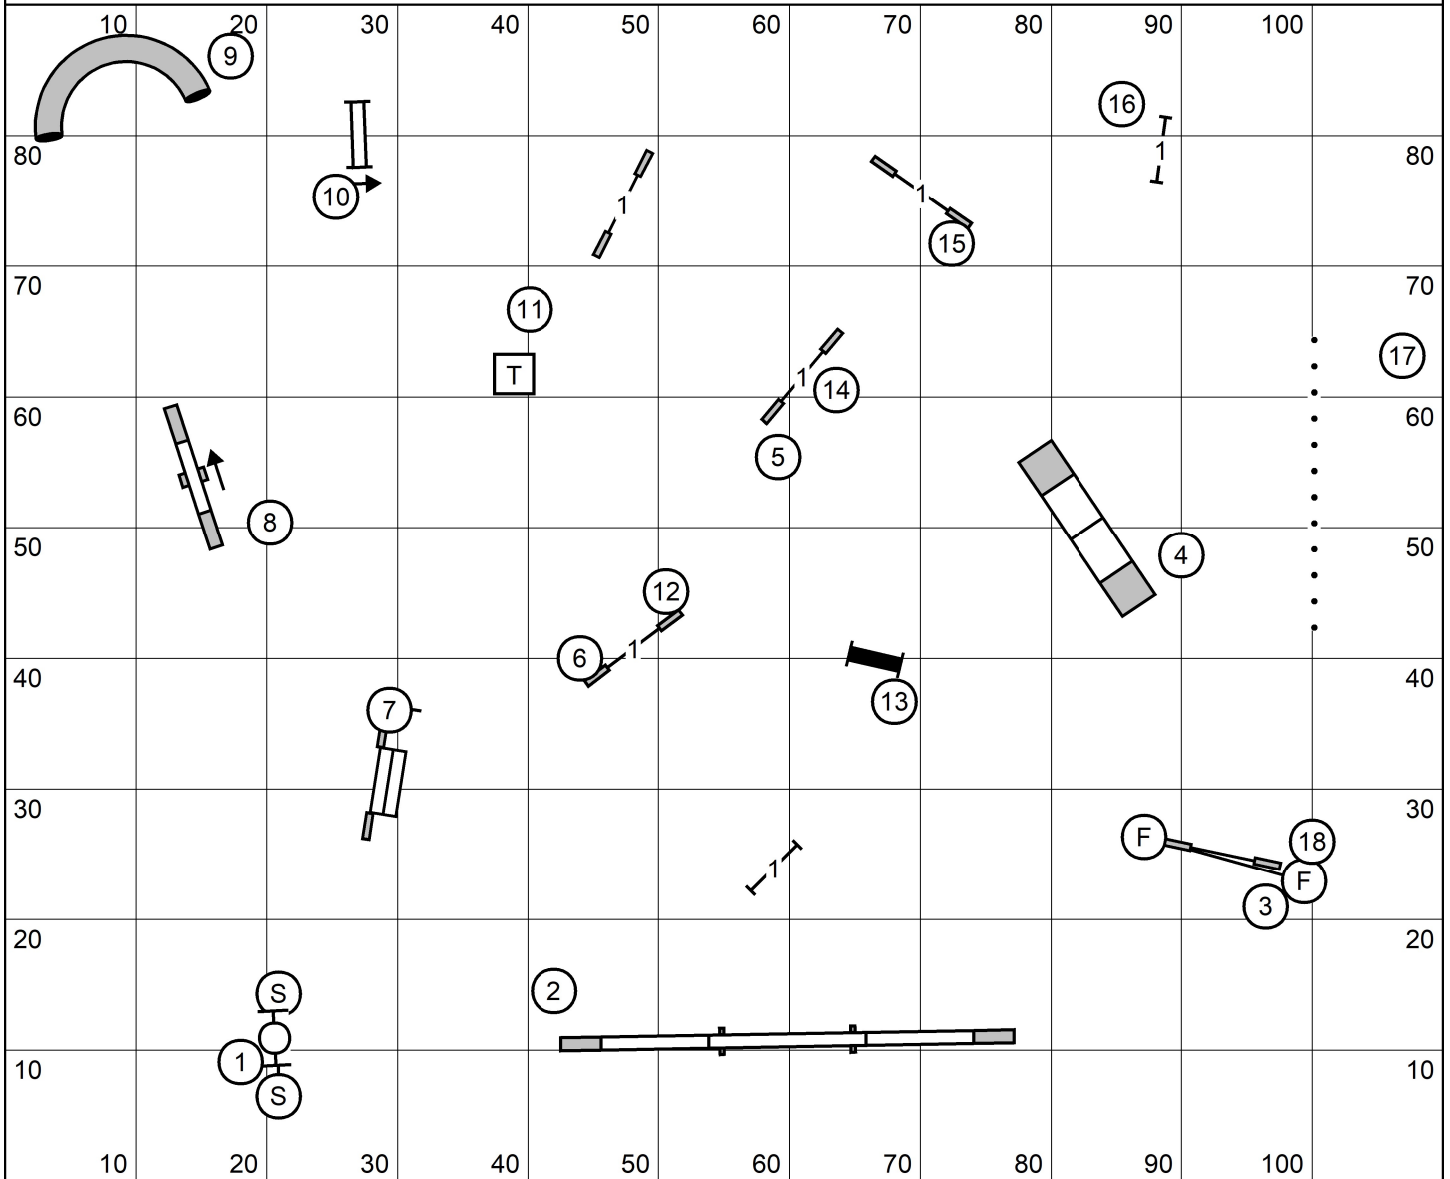

Mid New Jersey Petit Basset Griffon Vendeen Association
Master/Excellent & P Standard
Sunday, October 31, 2021
Sally Gichner