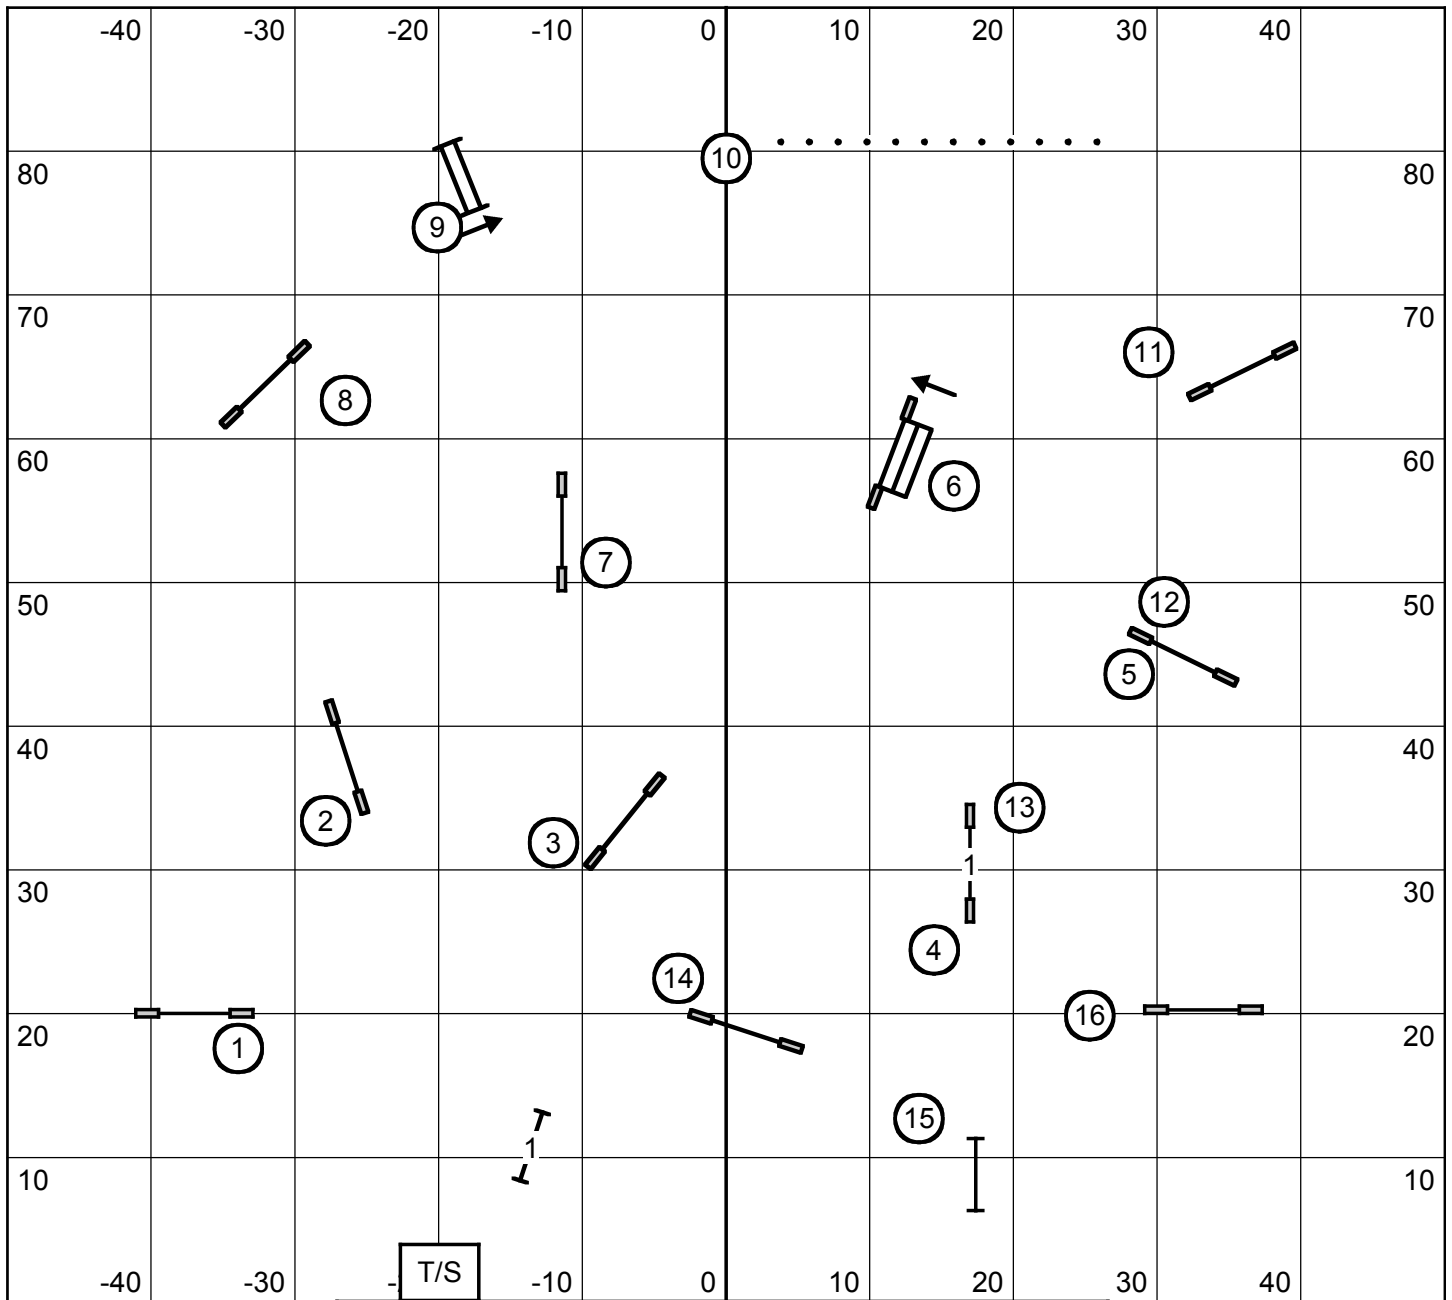

Mid New Jersey Petit Basset Griffon Vendeen Association
Open JWW
Jay Kessel
Sunday, October 31, 2021