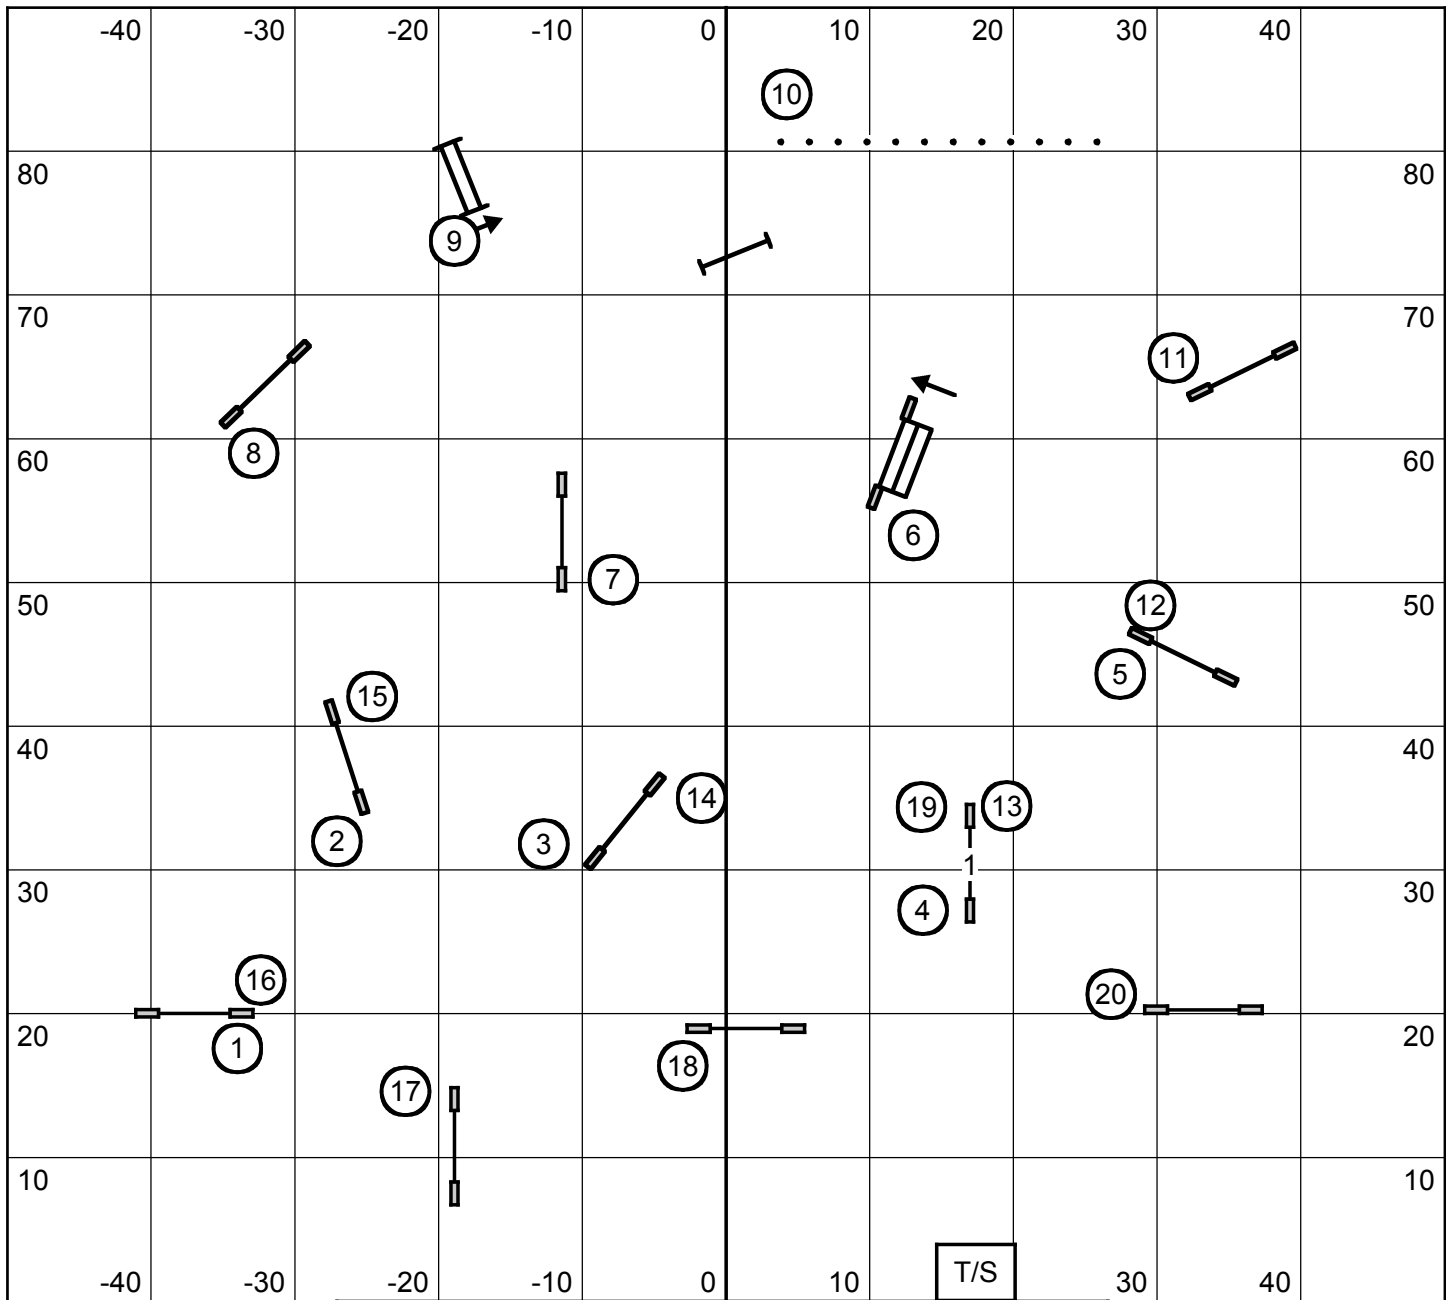

Mid New Jersey Petit Basset Griffon Vendeen Association
Master/Excellent JWW
Jay Kessel
Sunday, October 31, 2021