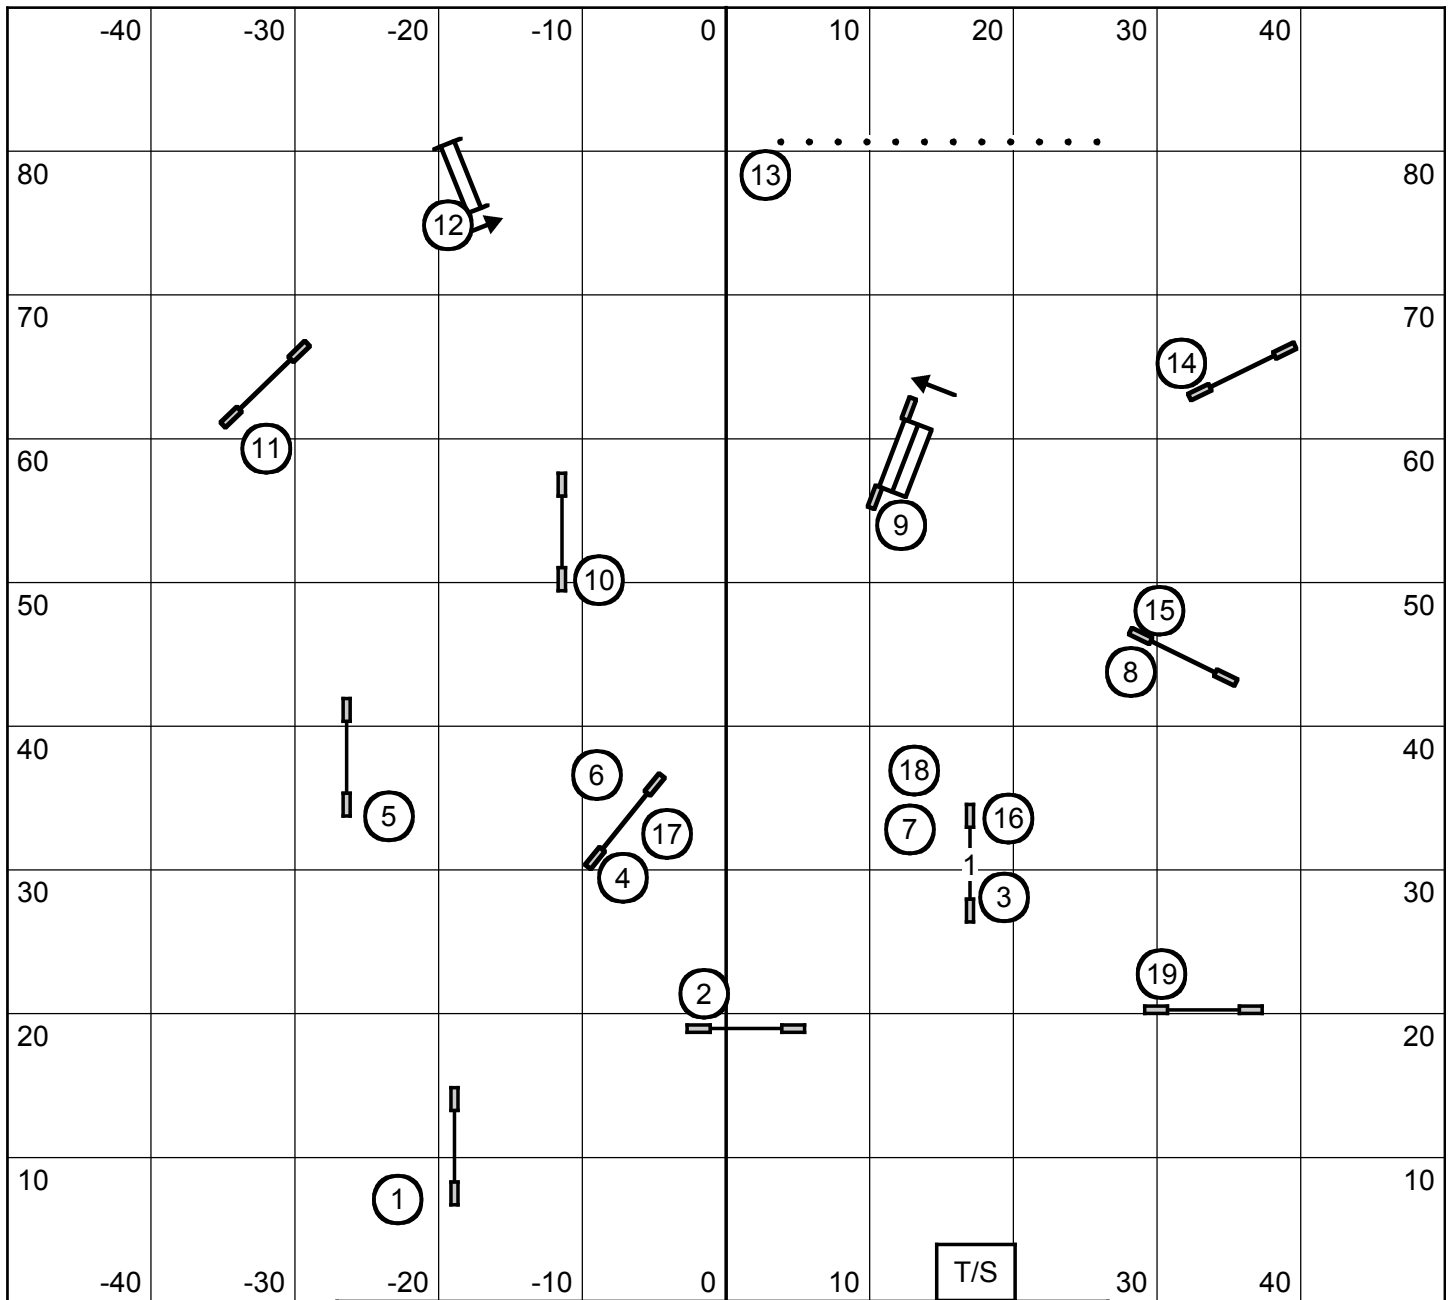

Mid New Jersey Petit Basset Griffon Vendeen Association
Premier JWW
Jay Kessel
Sunday, October 31, 2021