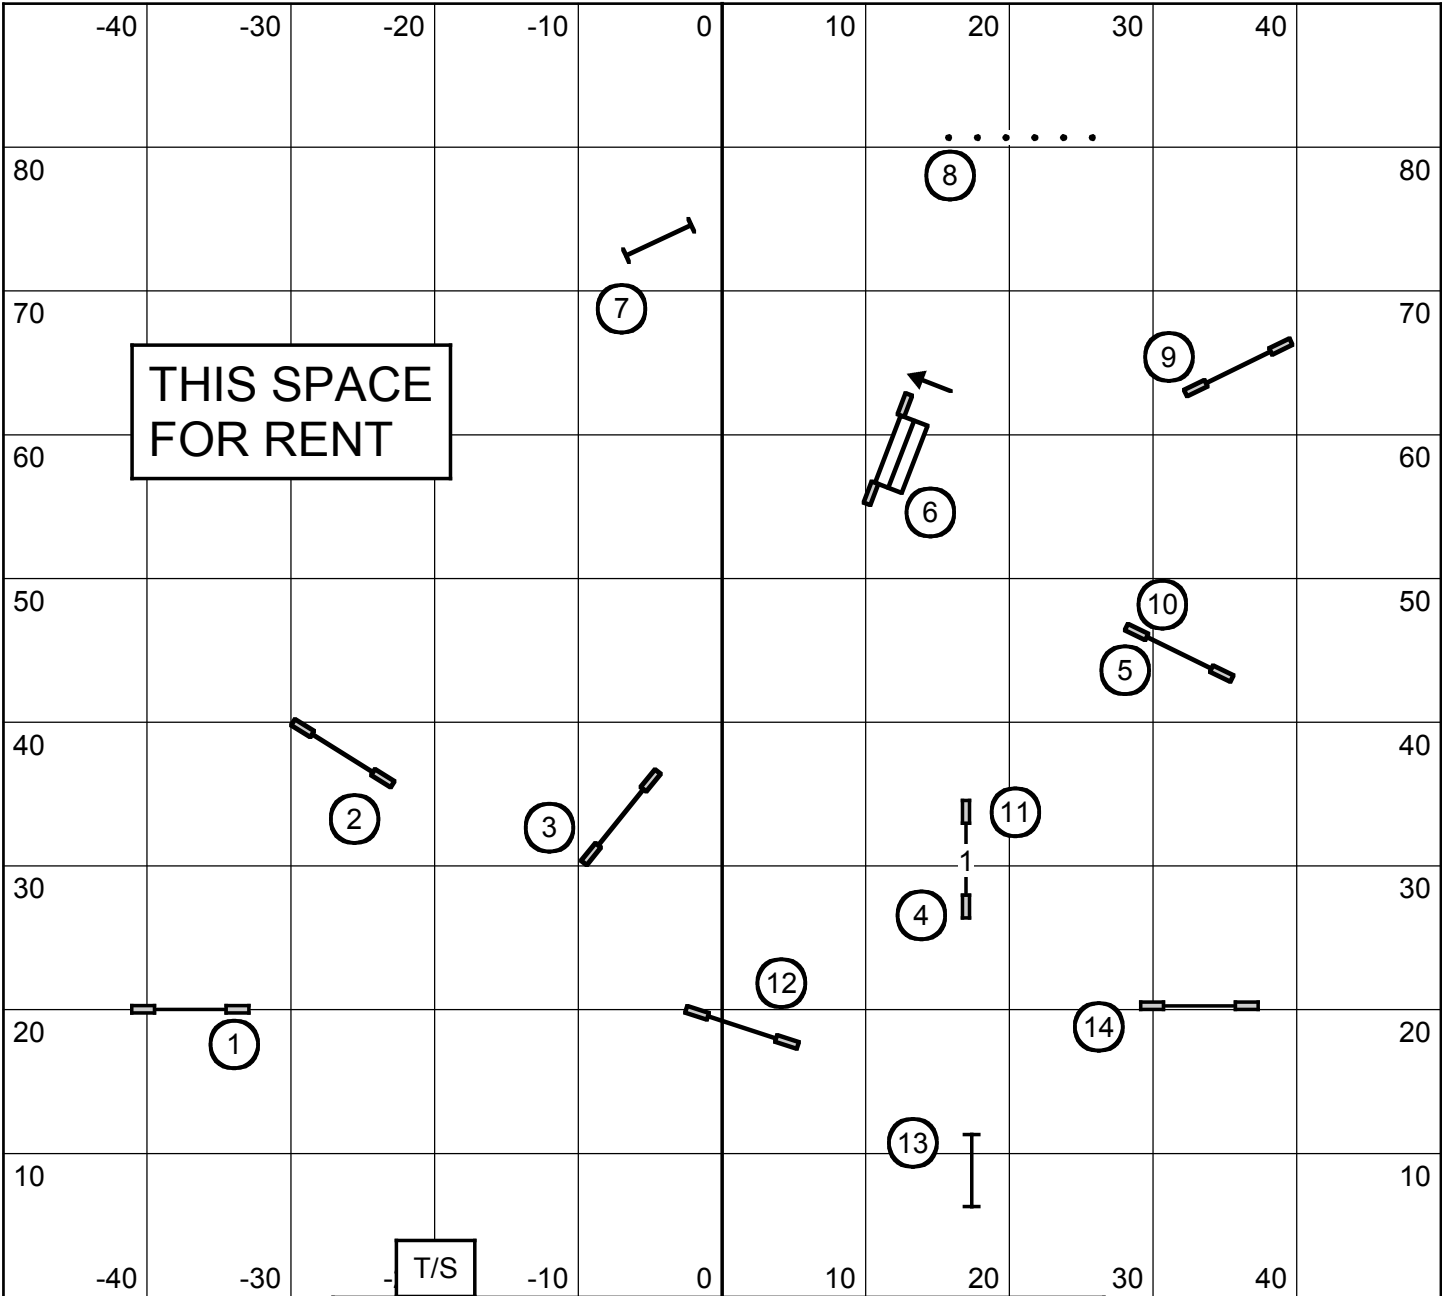

Mid New Jersey Petit Basset Griffon Vendeen Association
Novice JWW
Jay Kessel
Sunday, October 31, 2021