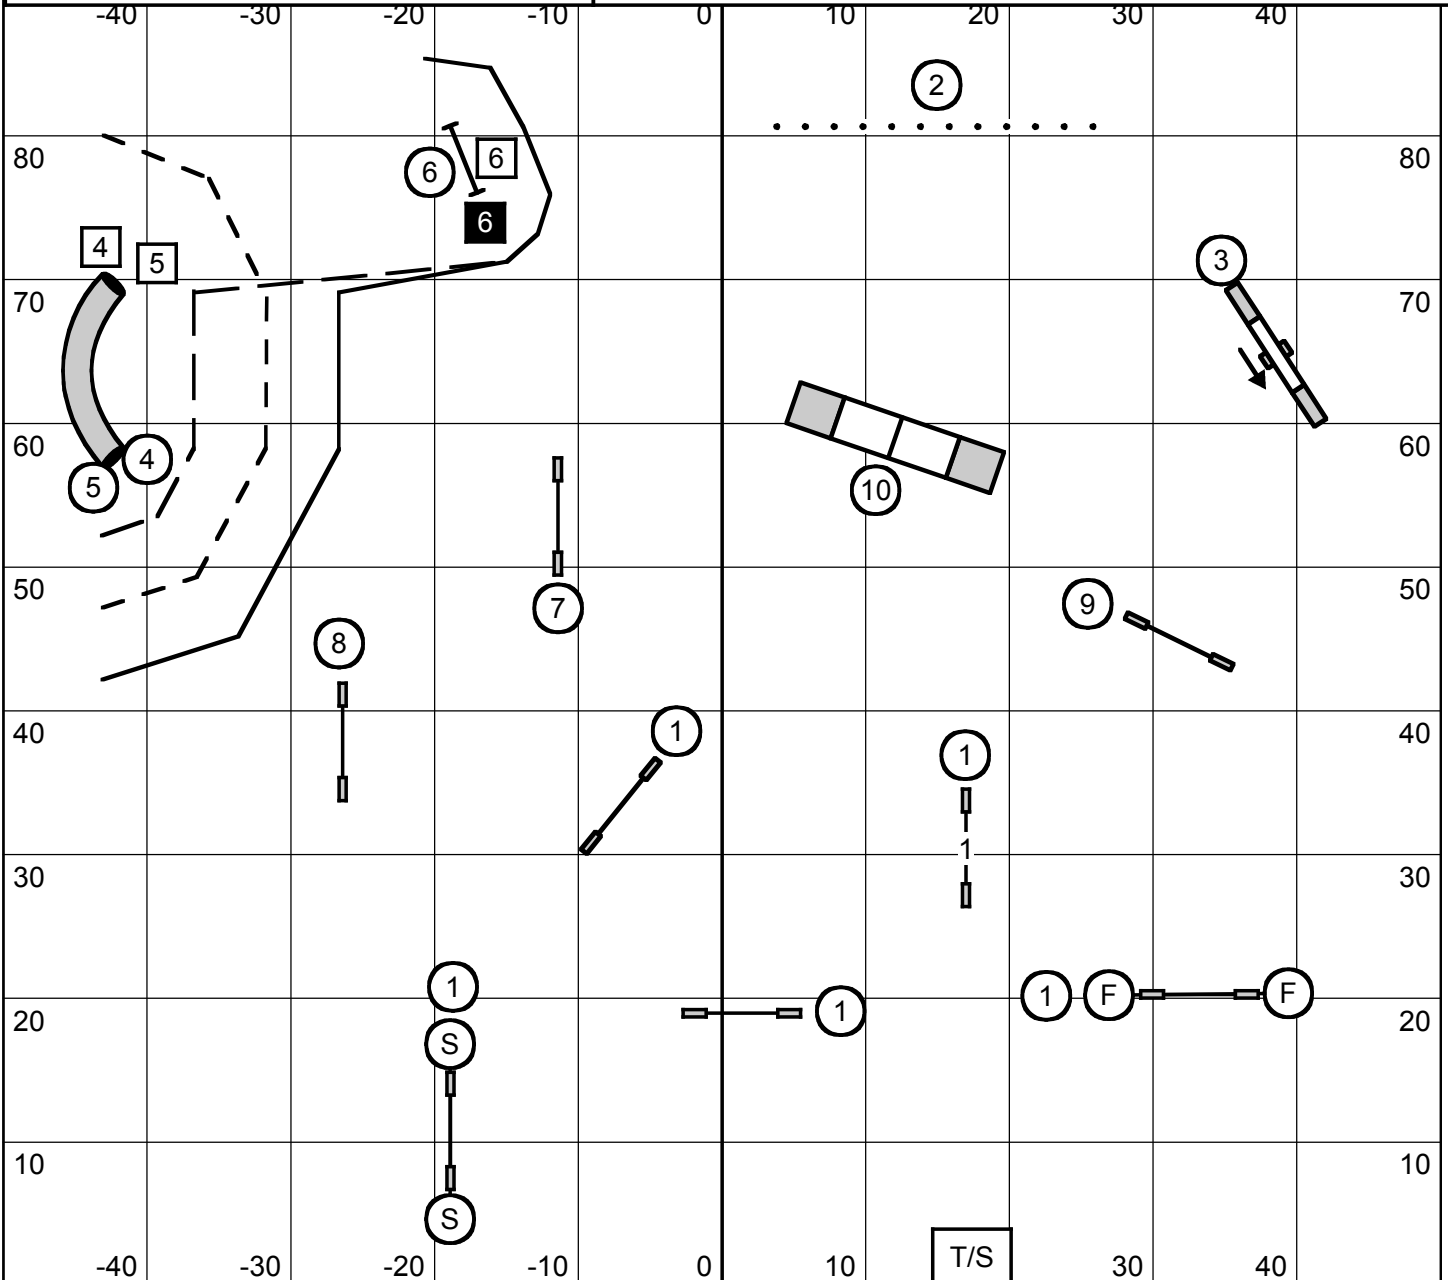

**Mas/Exc send is:**

light circle 5 - light circle 4 - light circle 6 solid line  
OR  
light square 6 - light square 5 - light square 4 solid line

**Open send is:**

light circle 5 - light circle 4 dotted line  
OR  
light square 5 - light square 4 dotted line  
IN OPEN YOU CAN  
TAKE BI-DIRECTIONAL DARK SQUARE 6  
FOR POINTS AT ANY TIME

**Novice send is:**

light circle 5 - light circle 6 dashed line then solid line  
(after this send you can then take light square 4 tunnel for points)  
OR  
light square 6 - light square 5 solid line then dashed line  
(after this send you can then take light circle 4 tunnel for points --  
but you must take another obstacle before you do this)