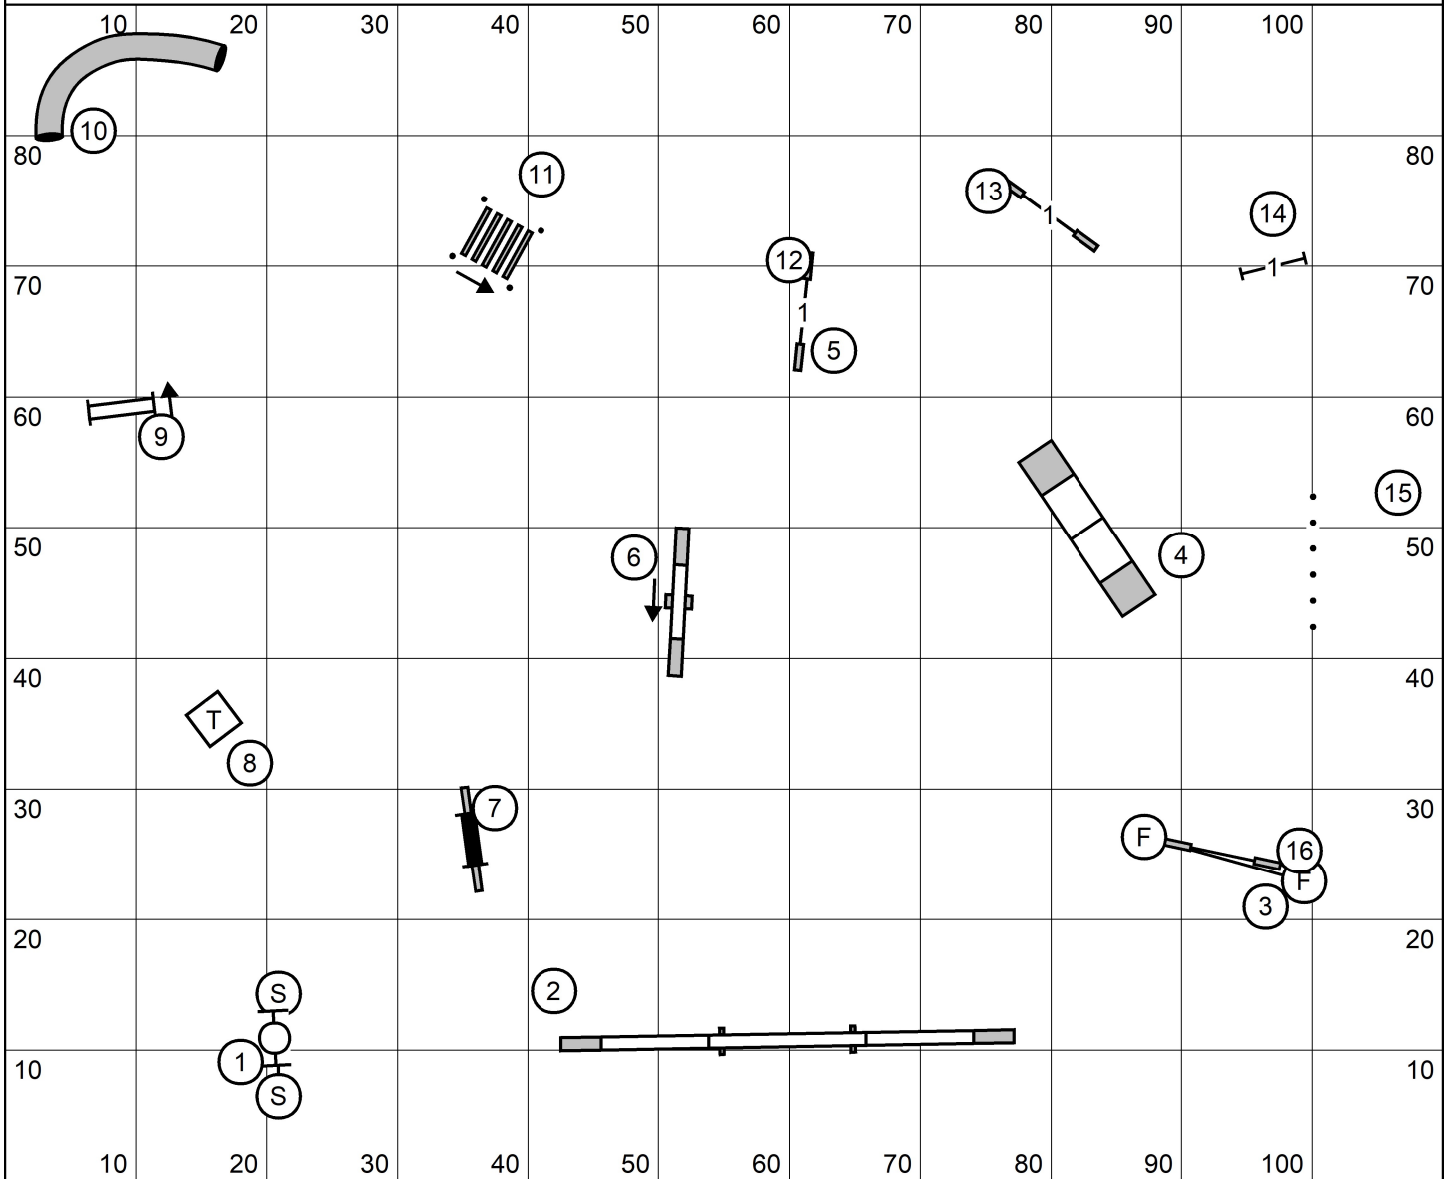

Mid New Jersey Petit Basset Griffon Vendeen Association
Novice A & B & P Standard
Sunday, October 31, 2021
Sally Gichner